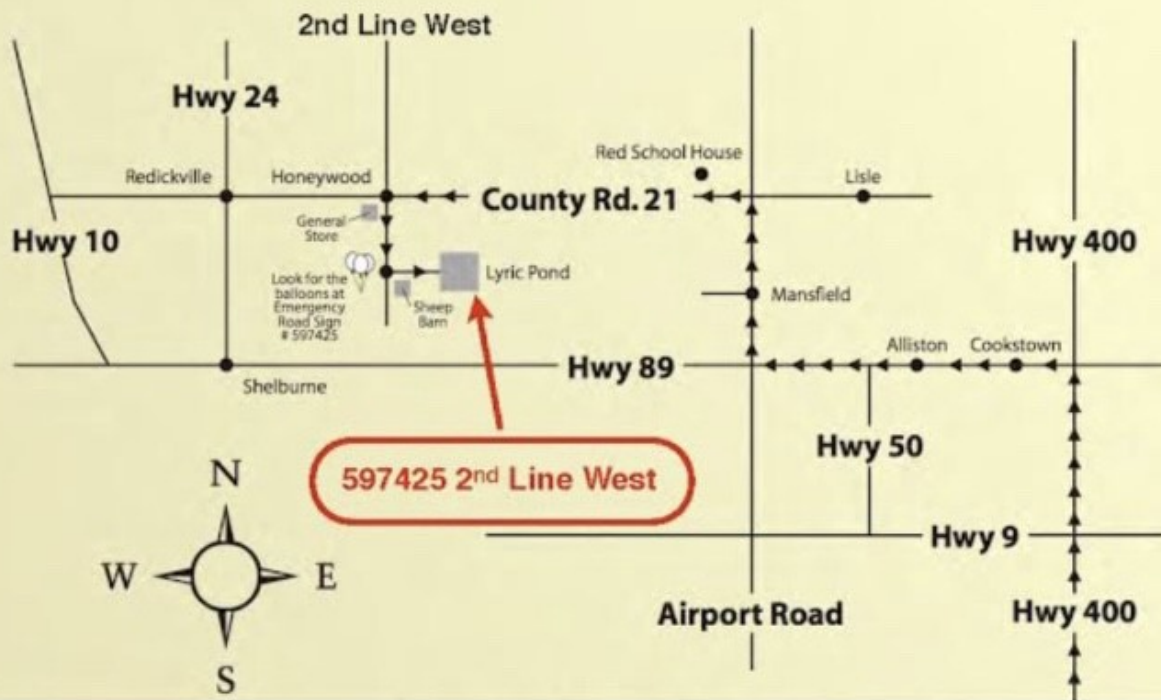

TO GET TO THE CONCERT

Lyric Pond

The Home of Melody & Bill Duron

APPROXIMATELY 1.5 HOURS FROM TORONTO

Directions from Shelburne

Take County Road 1124 north to Redickville (white store on west side of road).
Turn right (east) at Redickville on County Road 21 towards Honeywood.
At the old Honeywood Store (main intersection of Honeywood),
turn left (south) onto the 2nd Line West.
Continue on 2nd Line West of 4.9 km.

Directions via Airport Road from Toronto

Take Airport Road north of Hwy #89 to Dufferin County Road #21
(Flashing yellow light; Red School House on NW corner.)
Turn left (west) and go 11 km to Honeywood.
At the old Honeywood Store (main intersection of Honeywood),
turn left (south) onto the 2nd Line West.
Continue on this road for 4.9 km.